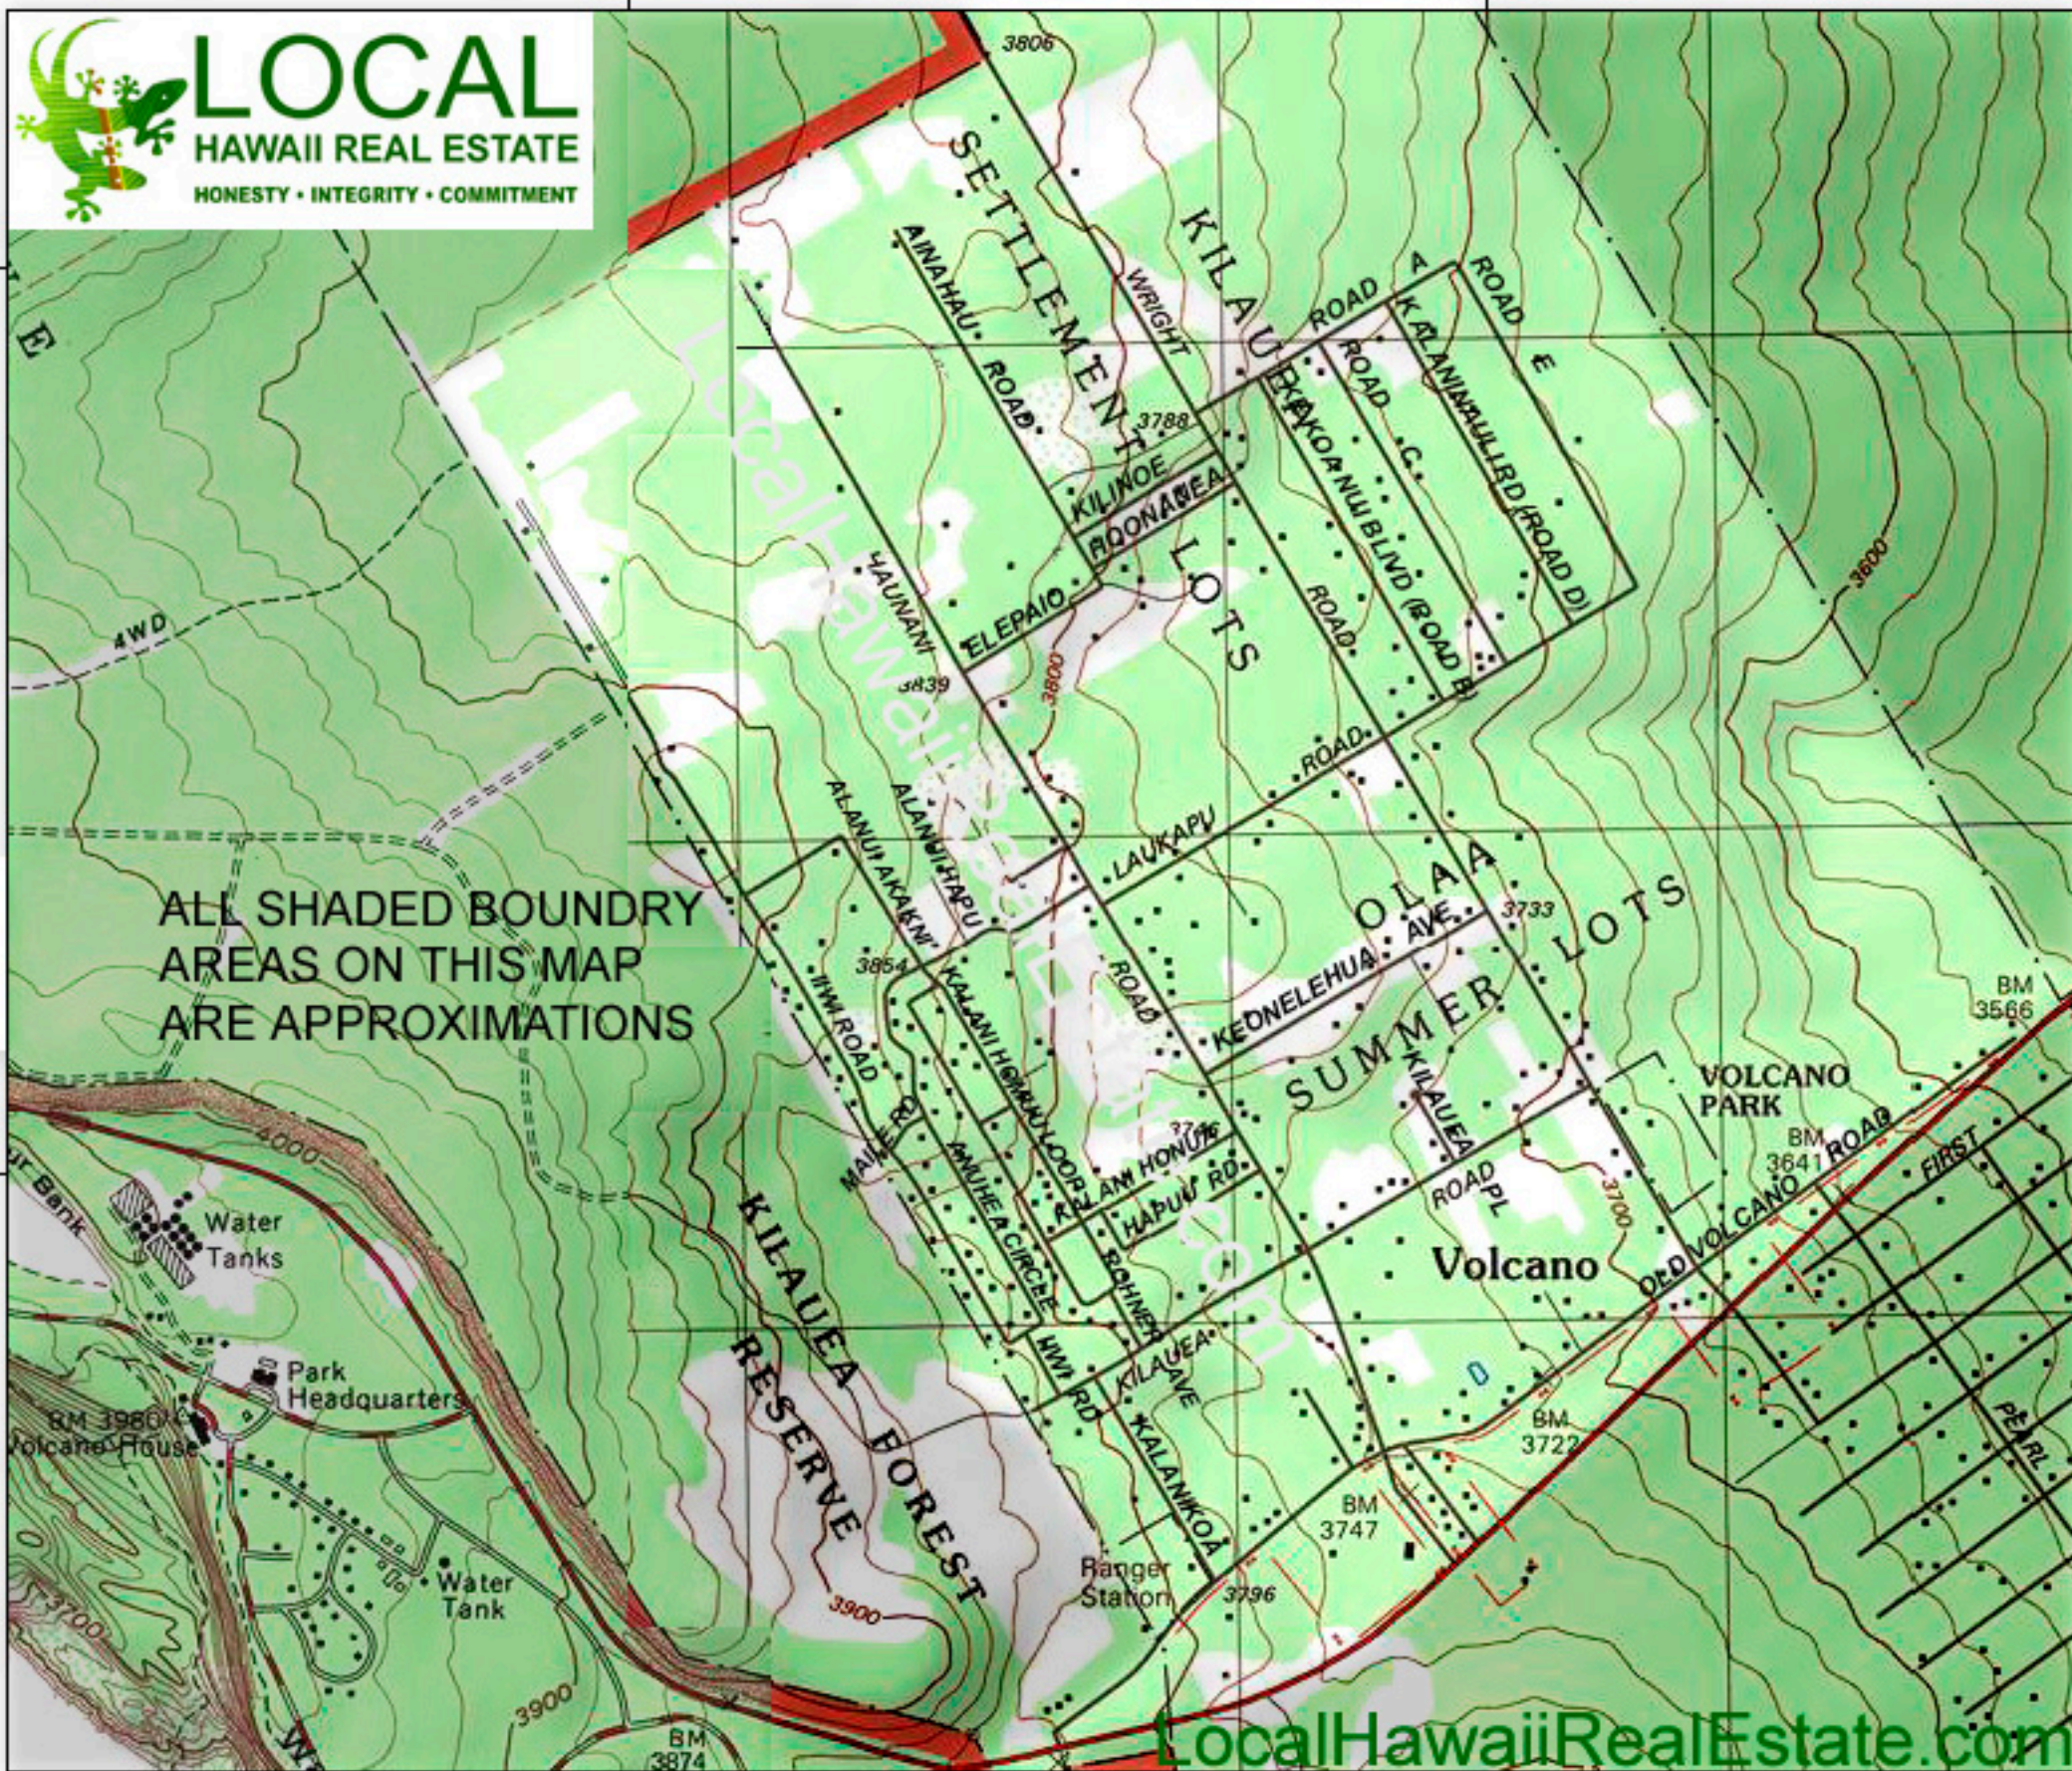

155°15.000' W

WGS84 155°14.000' W

LOCAL
HAWAII REAL ESTATE
HONESTY • INTEGRITY • COMMITMENT

19°27.000' N

19°27.000' N

19°26.000' N

19°26.000' N

ALL SHADED BOUNDRY
AREAS ON THIS MAP
ARE APPROXIMATIONS

LocalHawaiiRealEstate.com

155°15.000' W

WGS84 155°14.000' W

TN/MN
10°

Map created with TOPO!© ©2002 National Geographic (www.nationalgeographic.com/topo)